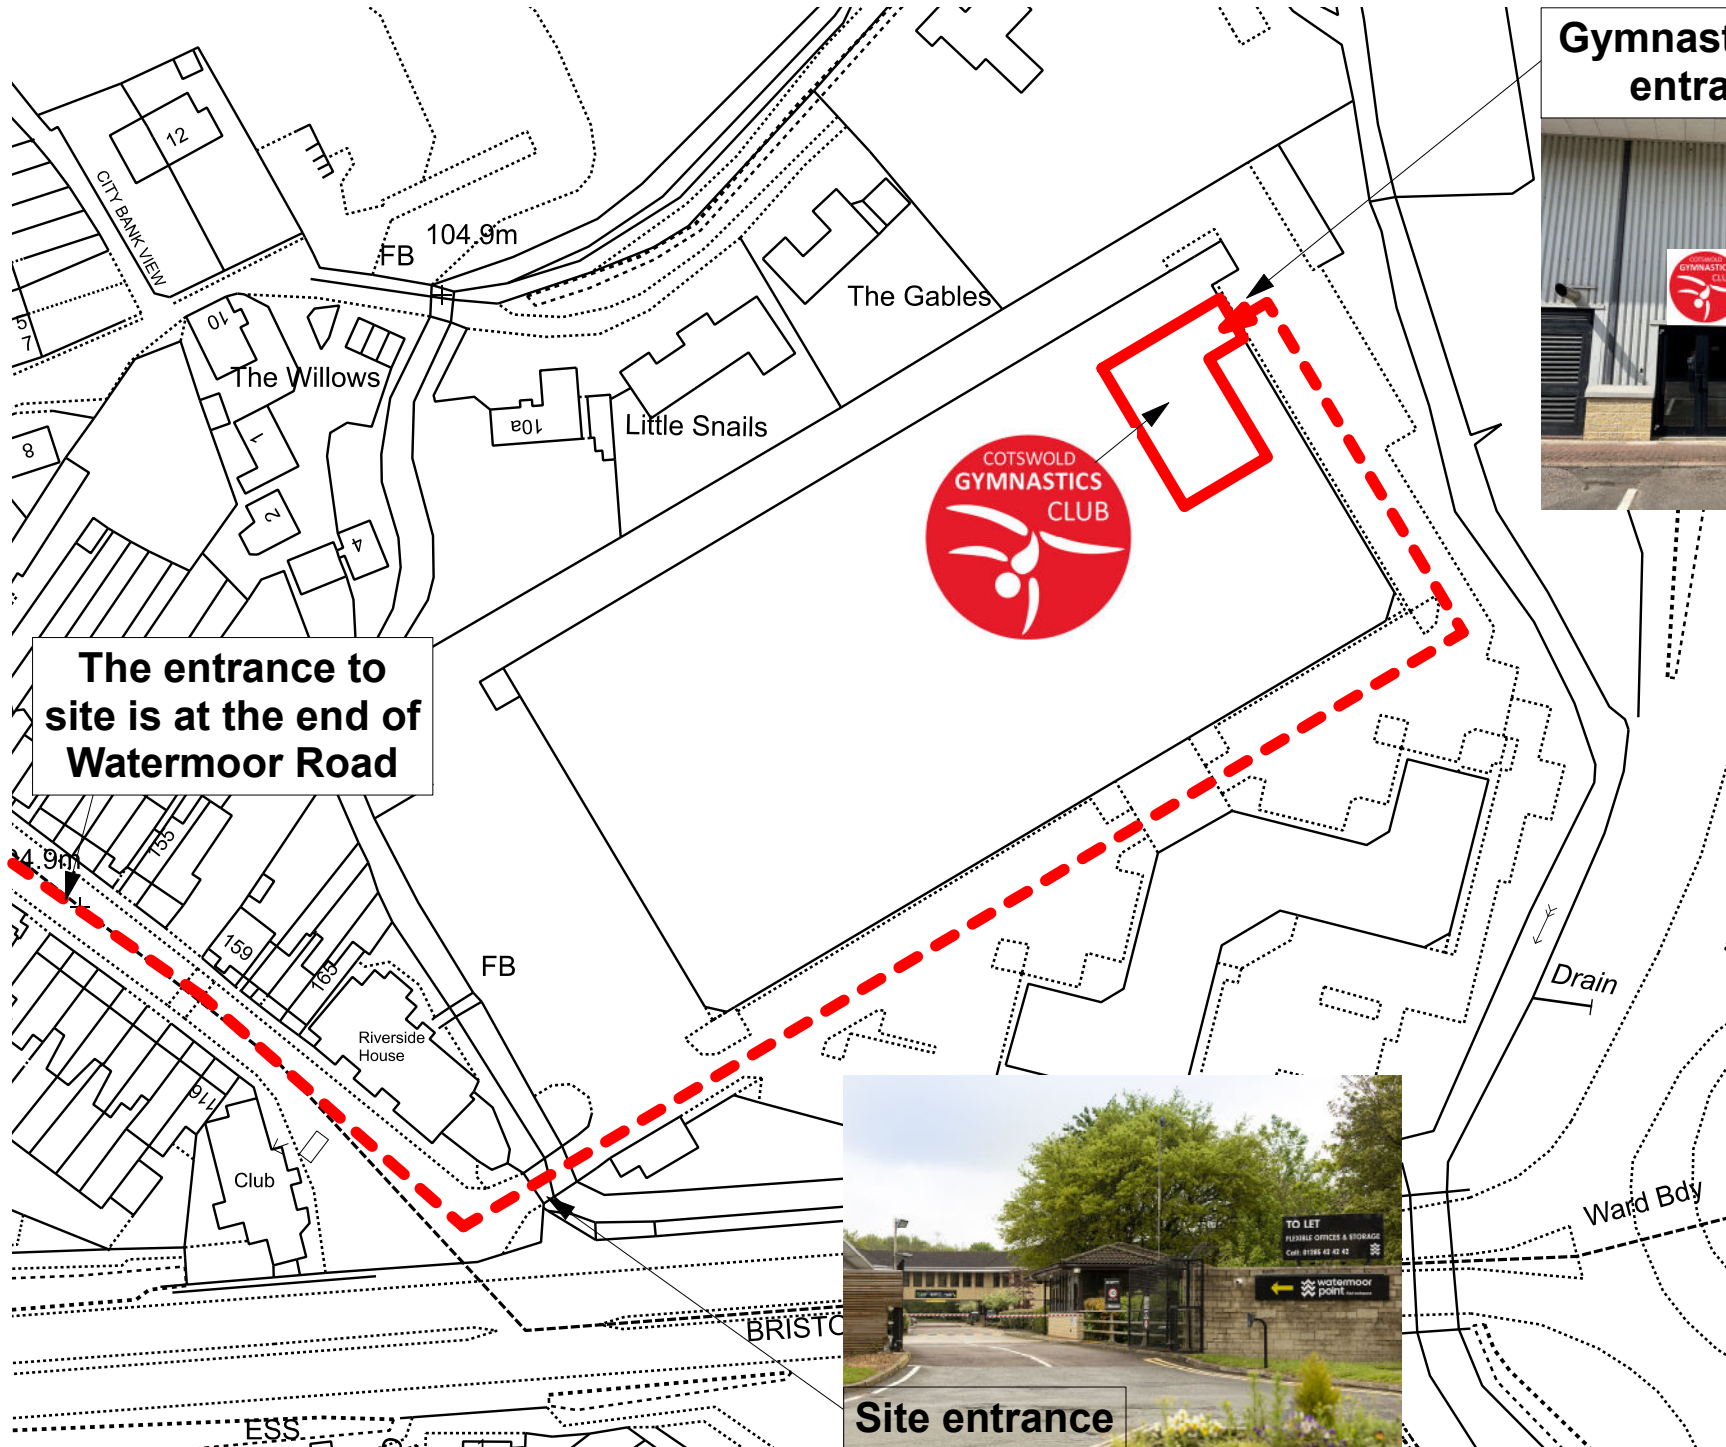

Cotswold Gymnastics Wayfinding

Watermoor Point, Watermoor Road, GL7 1LF

The entrance to site is at the end of Watermoor Road

Gymnastic Club entrance

Parking
Please use the parking spaces next to the Gymnastic Club shown red on this plan.
Additional spaces are also available.

Site entrance